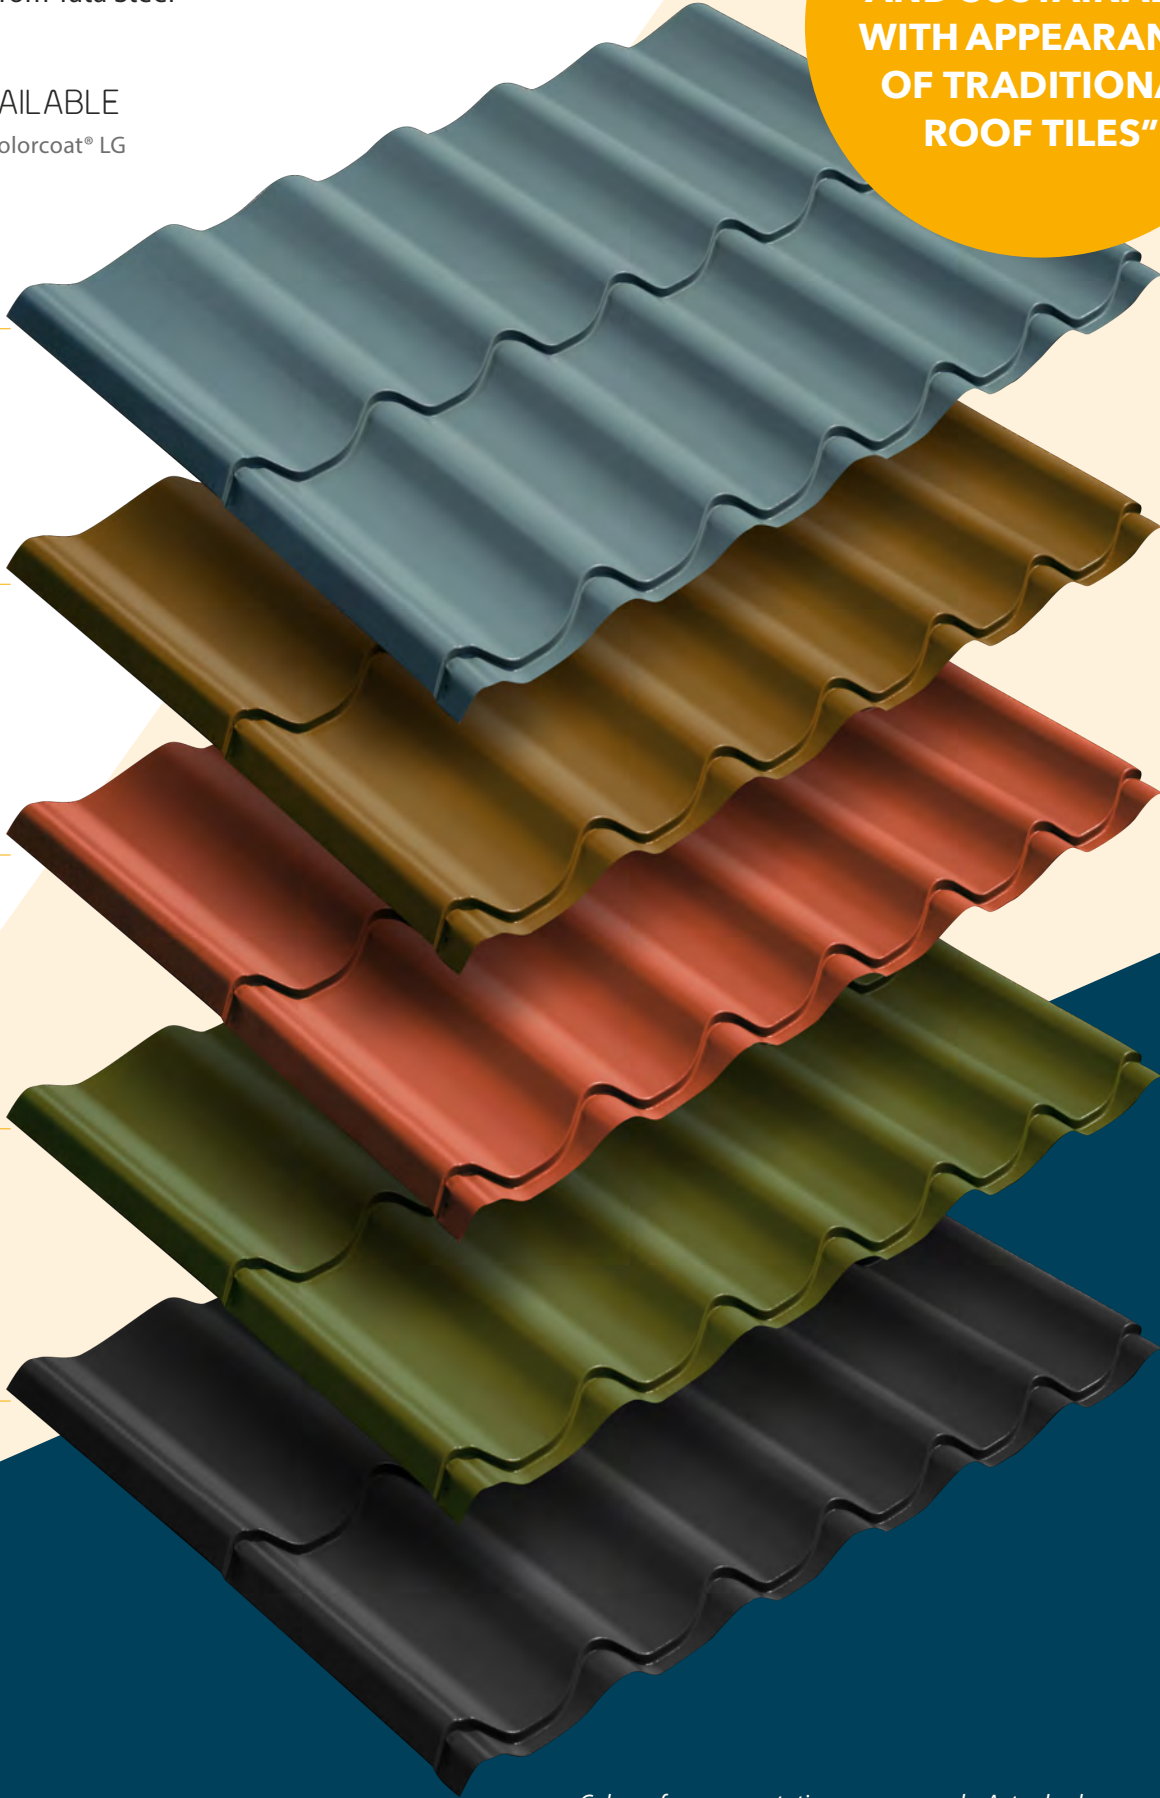

MATERIAL

Colorcoat® LG from Tata Steel

COLOURS AVAILABLE

See full range of Colorcoat® LG

**"COST EFFECTIVE
AND SUSTAINABLE
WITH APPEARANCE
OF TRADITIONAL
ROOF TILES"**

Grey

Brown

Terracotta

Olive green

Black

Colours for representation purposes only. Actual colour may vary.