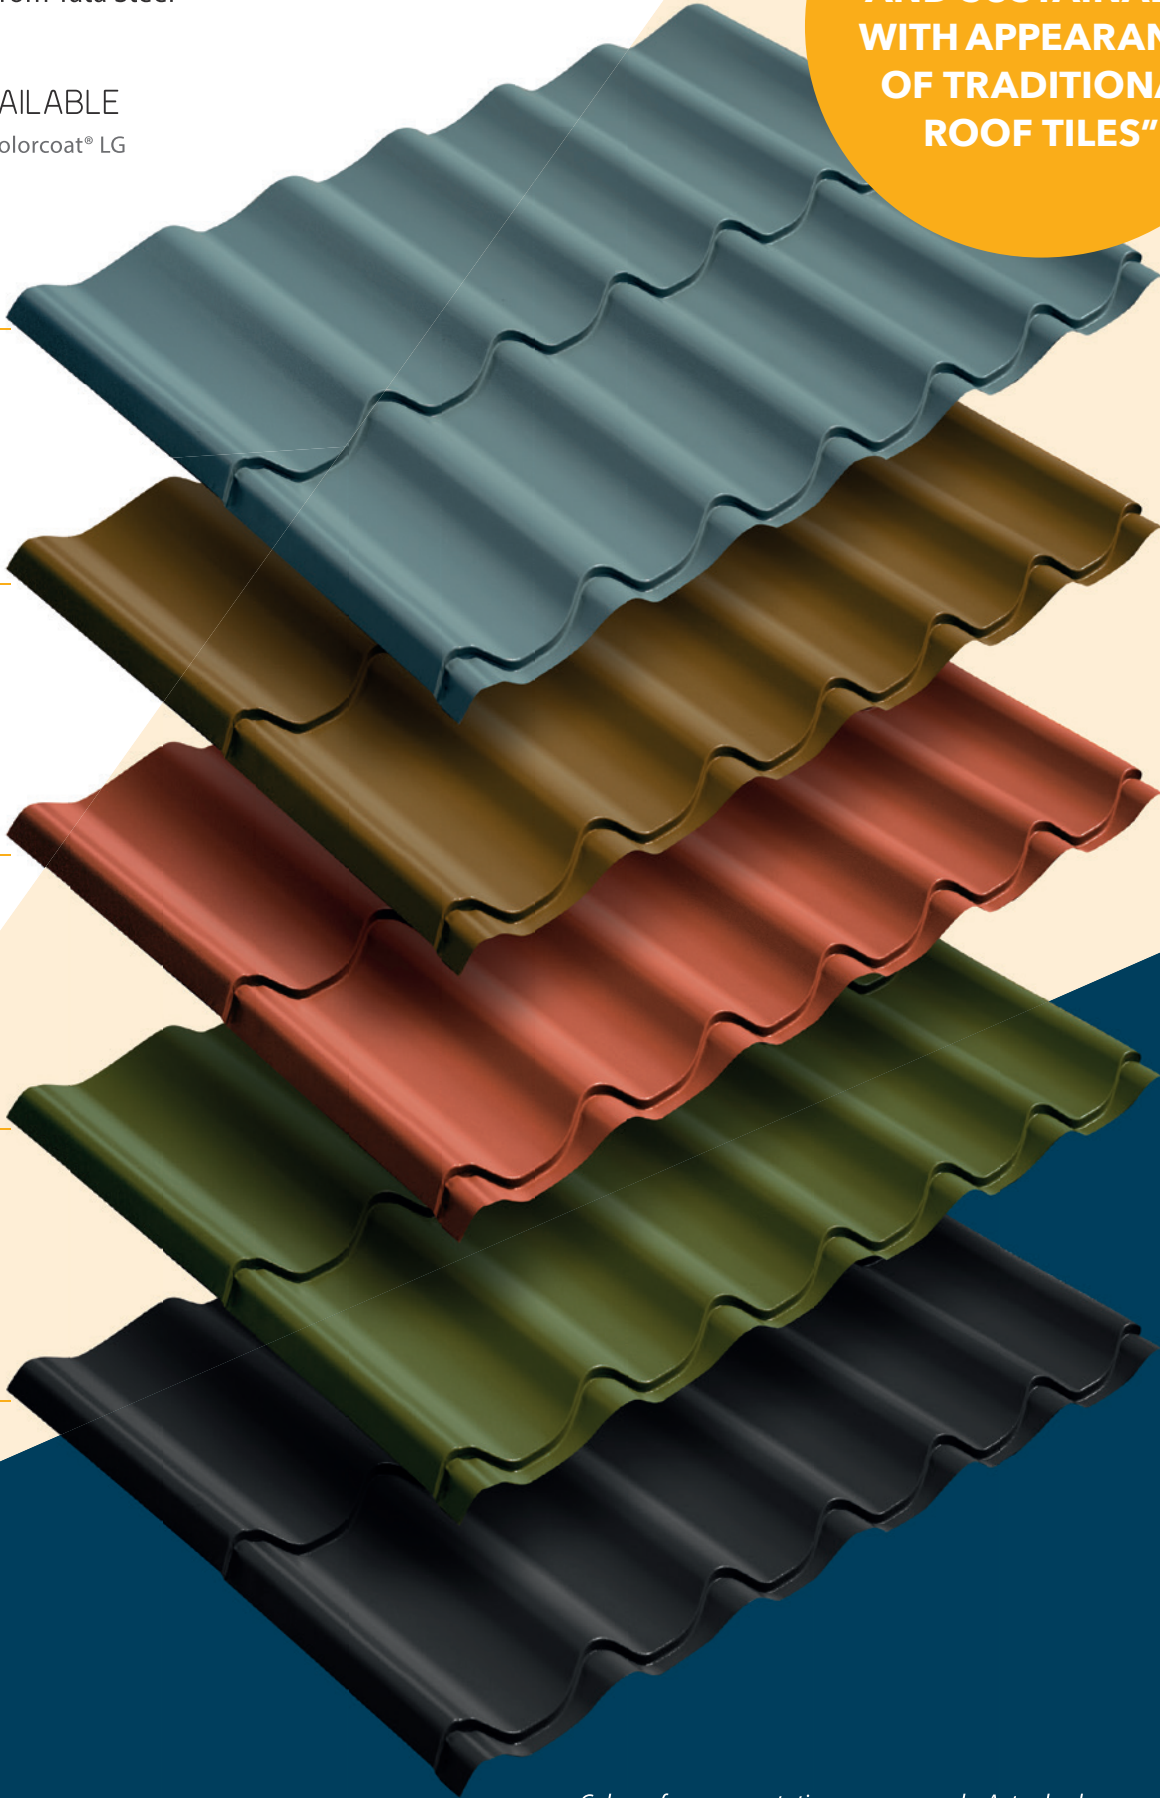

MATERIAL

Colorcoat® LG from Tata Steel

COLOURS AVAILABLE

See full range of Colorcoat® LG

**"COST EFFECTIVE
AND SUSTAINABLE
WITH APPEARANCE
OF TRADITIONAL
ROOF TILES"**

Grey

Brown

Terracotta

Olive green

Black

Colours for representation purposes only. Actual colour may vary.